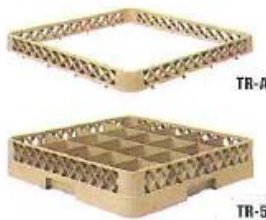

TR-10 – 9-Compartment Glass Rack and Available Extenders

TR-A – Open Extender
 TR-F – Standard Extender
 TR-10 – Glass Rack
 9 Compartments: 6" square

TR-16 – 25-Compartment Glass Rack With Tilt Bar and Available Extenders

TR-A – Open Extender
 TR-B – Standard Extender
 TR-B1 – Dropped Extender
 TR-16 – Glass Rack
 25 Compartments: 3 1/2" square
 Has tilt bar for drainage.

TRAEX® Rack-Master® Full-Size Rack System/Cup Racks

TR-4 – 16-Compartment Cup Rack With Tilt Bar and Available Extenders

TR-A – Open Extender
 TR-D1 – Dropped Extender
 TR-4 – Cup Rack
 16 Compartments: 4 7/16" square.
 Has tilt bar for drainage.

TR-5 – 20-Compartment Cup Rack With Tilt Bar and Available Extenders

TR-A – Open Extender
 TR-5 – Cup Rack
 20 Compartments: 3 1/2" x 4 7/16".
 Has tilt bar for drainage.

Call us at (800) 356-8006.

TRAEX® Rack-Master® Full-Size Rack System/Glass Racks

TR-6 – 25-Compartment Glass Rack and Available Extenders