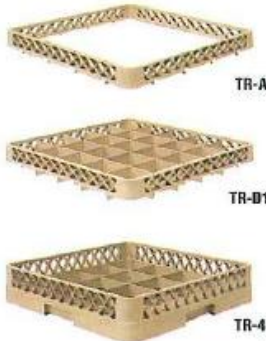

TR-10 – 9-Compartment Glass Rack and Available Extenders

TR-A – Open Extender
 TR-F – Standard Extender
 TR-10 – Glass Rack
 9 Compartments: 6" square

TR-16 – 25-Compartment Glass Rack With Tilt Bar and Available Extenders

TR-A – Open Extender
 TR-B – Standard Extender
 TR-B1 – Dropped Extender
 TR-16 – Glass Rack
 25 Compartments: 3 1/2" square
 Has tilt bar for drainage.

TRAEX® Rack-Master® Full-Size Rack System/Cup Racks

TR-4 – 16-Compartment Cup Rack With Tilt Bar and Available Extenders

TR-A – Open Extender
 TR-D1 – Dropped Extender
 TR-4 – Cup Rack
 16 Compartments: 4 7/16" square.
 Has tilt bar for drainage.

TR-5 – 20-Compartment Cup Rack With Tilt Bar and Available Extenders

TR-A – Open Extender
 TR-5 – Cup Rack
 20 Compartments: 3 1/2" x 4 7/16".
 Has tilt bar for drainage.

Call us at (800) 356-8006.

TRAEX® Rack-Master® Full-Size Rack System/Glass Racks

TR-6 – 25-Compartment Glass Rack and Available Extenders