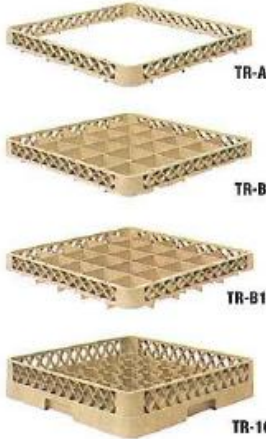

TR-10 – 9-Compartment Glass Rack and Available Extenders

TR-A – Open Extender
 TR-F – Standard Extender
 TR-10 – Glass Rack
 9 Compartments: 6" square

TR-16 – 25-Compartment Glass Rack With Tilt Bar and Available Extenders

TR-A – Open Extender
 TR-B – Standard Extender
 TR-B1 – Dropped Extender
 TR-16 – Glass Rack
 25 Compartments: 3 1/2" square
 Has tilt bar for drainage.

TRAEX® Rack-Master® Full-Size Rack System/Cup Racks

TR-4 – 16-Compartment Cup Rack With Tilt Bar and Available Extenders

TR-A – Open Extender
 TR-D1 – Dropped Extender
 TR-4 – Cup Rack
 16 Compartments: 4 7/16" square.
 Has tilt bar for drainage.

TR-5 – 20-Compartment Cup Rack With Tilt Bar and Available Extenders

TR-A – Open Extender
 TR-5 – Cup Rack
 20 Compartments: 3 1/2" x 4 7/16".
 Has tilt bar for drainage.

Call us at (800) 356-8006.

TRAEX® Rack-Master® Full-Size Rack System/Glass Racks

TR-6 – 25-Compartment Glass Rack and Available Extenders