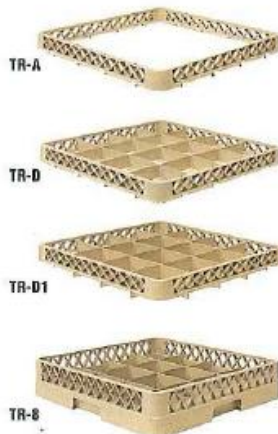

TR-A – Open Extender
 TR-5 – Cup Rack
 20 Compartments: 3 1/2" x 4 7/16".
 Has tilt bar for drainage.

Call us at (800) 356-8006.

TRAEX® Rack-Master® Full-Size Rack System/Glass Racks

TR-6 – 25-Compartment Glass Rack and Available Extenders

- TR-A – Open Extender
- TR-B – Standard Extender
- TR-B1 – Dropped Extender
- TR-6 – Glass Rack
25 Compartments: 3 $\frac{1}{2}$ " square

TR-7 – 36-Compartment Glass Rack and Available Extenders

- TR-A – Open Extender
- TR-C – Standard Extender
- TR-C1 – Dropped Extender
- TR-7 – Glass Rack
36 Compartments: 2 $\frac{1}{4}$ " square

TR-8 – 16-Compartment Glass Rack and Available Extenders

- TR-A – Open Extender
- TR-D – Standard Extender
- TR-D1 – Dropped Extender
- TR-8 – Glass Rack
16 Compartments: 4 $\frac{1}{4}$ " square

TR-9 – 49-Compartment Glass Rack and Available Extenders

- TR-A – Open Extender
- TR-E – Standard Extender
- TR-9 – Glass Rack
49 Compartments: 2 $\frac{1}{2}$ " square