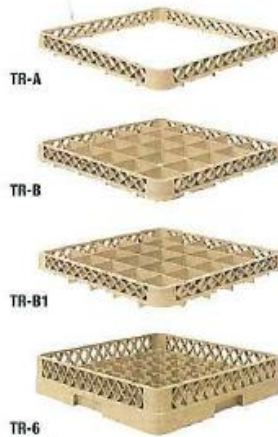

TR-A – Open Extender
 TR-B – Standard Extender
 TR-B1 – Dropped Extender
 TR-16 – Glass Rack
 25 Compartments: 3 1/2" square
 Has tilt bar for drainage.

TRAEX® Rack-Master® Full-Size Rack System/Cup Racks

TR-4 – 16-Compartment Cup Rack With Tilt Bar and Available Extenders

TR-A – Open Extender
 TR-D1 – Dropped Extender
 TR-4 – Cup Rack
 16 Compartments: 4 7/16" square.
 Has tilt bar for drainage.

TR-5 – 20-Compartment Cup Rack With Tilt Bar and Available Extenders

TR-A – Open Extender
 TR-5 – Cup Rack
 20 Compartments: 3 1/2" x 4 7/16".
 Has tilt bar for drainage.

Call us at (800) 356-8006.

TRAEX® Rack-Master® Full-Size Rack System/Glass Racks

TR-6 – 25-Compartment Glass Rack and Available Extenders

- TR-A – Open Extender
- TR-B – Standard Extender
- TR-B1 – Dropped Extender
- TR-6 – Glass Rack
25 Compartments: 3 $\frac{1}{2}$ " square

TR-7 – 36-Compartment Glass Rack and Available Extenders

- TR-A – Open Extender
- TR-C – Standard Extender
- TR-C1 – Dropped Extender
- TR-7 – Glass Rack
36 Compartments: 2 $\frac{1}{4}$ " square