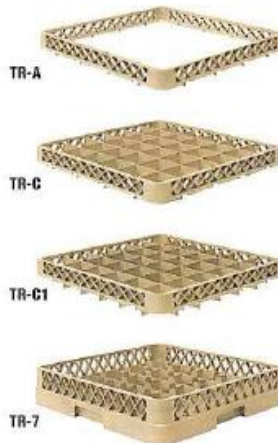

TR-4 – 16-Compartment Cup Rack With Tilt Bar and Available Extenders

TR-A – Open Extender
 TR-D1 – Dropped Extender
 TR-4 – Cup Rack
 16 Compartments: 4 7/16" square.
 Has tilt bar for drainage.

TR-5 – 20-Compartment Cup Rack With Tilt Bar and Available Extenders

TR-A – Open Extender
 TR-5 – Cup Rack
 20 Compartments: 3 1/2" x 4 7/16".
 Has tilt bar for drainage.

Call us at (800) 356-8006.

TRAEX® Rack-Master® Full-Size Rack System/Glass Racks

TR-6 – 25-Compartment Glass Rack and Available Extenders

- TR-A – Open Extender
- TR-B – Standard Extender
- TR-B1 – Dropped Extender
- TR-6 – Glass Rack
25 Compartments: 3 $\frac{1}{2}$ " square

TR-7 – 36-Compartment Glass Rack and Available Extenders

- TR-A – Open Extender
- TR-C – Standard Extender
- TR-C1 – Dropped Extender
- TR-7 – Glass Rack
36 Compartments: 2 $\frac{1}{4}$ " square

TR-8 – 16-Compartment Glass Rack and Available Extenders

- TR-A – Open Extender
- TR-D – Standard Extender
- TR-D1 – Dropped Extender
- TR-8 – Glass Rack
16 Compartments: 4 $\frac{1}{4}$ " square

TR-9 – 49-Compartment Glass Rack and Available Extenders